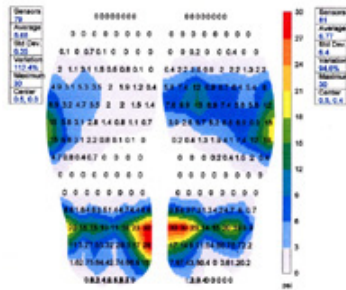

Foot Pressure Without UltraFlow™