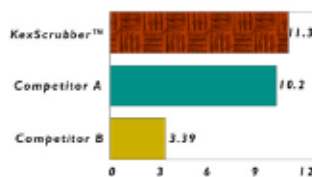

**Soil Capture Test**  
Ounces Per Square Foot

**Water Capture Test**  
Ounces Per Square Foot

**Oil and Solvent Resistance**

**Raw Material**

WALK OFF® MATS

www.milliken-kex.com  
1-800-DIAL-KEX