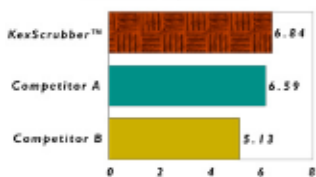

Soil Capture Test
Ounces Per Square Foot