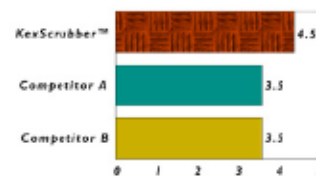

**Soil Capture Test**  
Ounces Per Square Foot

**Water Capture Test**  
Ounces Per Square Foot

**Oil and Solvent Resistance**

**Raw Material**

WALK OFF® MATS

www.milliken-kex.com  
1-800-DIAL-KEX