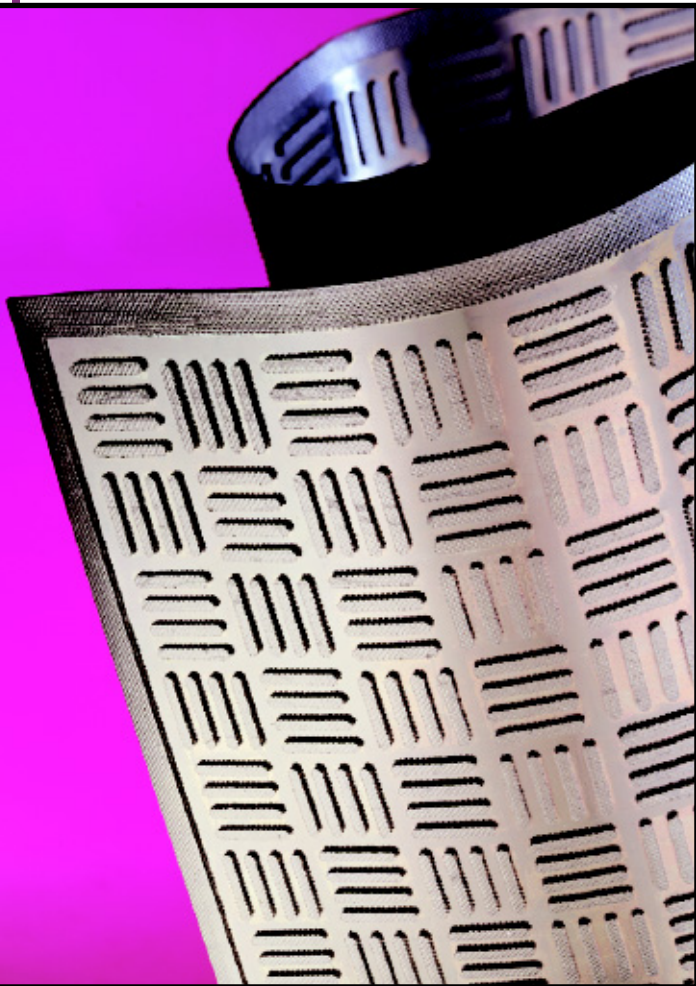

## SUPERIOR RUBBER TECHNOLOGY

Milliken Kex has combined superior rubber technology with a multi-directional scrubber design to create the KexScrubber mat. A premium rubber mat that assures you have a premium bottom line.

## KEEPS DIRT AND MOISTURE OUTSIDE

The KexScrubber is specifically engineered to trap dirt and moisture at the base of the mat. The scrubbing design does not allow the sole of your shoe to come in contact with the base of the mat. As you walk across the mat, your shoe touches only the elevated surface of the mat. Any dirt and moisture falls from your shoe to the base of the KexScrubber mat... keeping dirt and moisture outside your facility where it belongs!

## LIFELONG QUALITY AND STABILITY

The KexScrubber is the strongest and most durable rubber mat in the market. It can be used in either outdoor or indoor applications. The Kexscrubber mat is oil and solvent resistant, and durable enough to be washed in industrial laundries. It is a natural complement to your existing barrier entry system. With lifelong quality and stability, what more could you ask for?