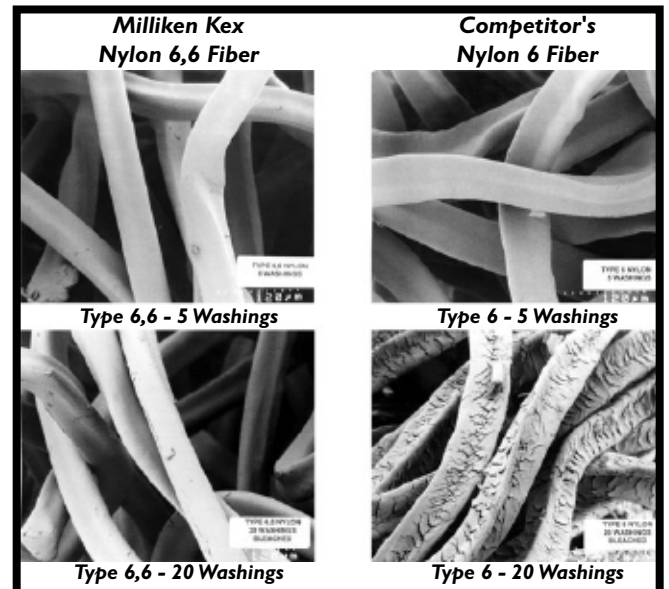

# FOREVER<sup>®</sup> MATS

## **AN EVERLASTING SOLUTION**

Want a mat that looks brand new forever? There's only one choice on the market today - the Milliken-KEX Forever Mat. We introduced this solution-dyed mat in 1993 and it's been a best-seller ever since.

## **PATENTED FIBER CONSTRUCTION**

The Forever Mat is made with a 100% nylon 6,6 fiber which is impervious to bleach damage, soiling, sunlight, and repeated washings. This mat never fades and stays the same shade...Forever! A formula of solution-dyed yarn, superior rubber technology, and our patented anti-skid textured backing combine to produce the most durable mat in the industry. Available in eight stunning colors, which are designed to complement both traditional and modern color schemes. The Forever Mat, it lasts like all products should!